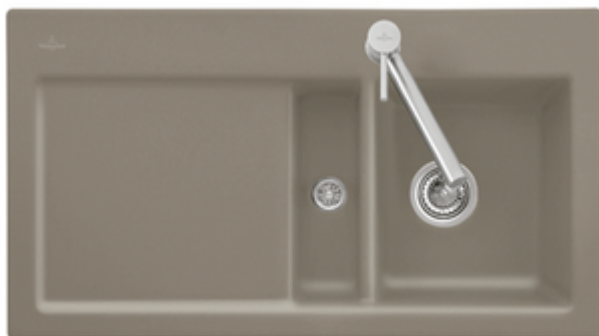

BUTLER SINK, FLUSH-FIT SINKS, CERAMIC SINKS, FLUSH-FITTING SINKS SUBWAY FLAT

PRODUCT INFORMATION

. POSITION

Model	67131F
Width	880 mm
Depth	475 mm
Weight	23,8 kg
Description	<p>Sink bowl right inclusive Waste system, Round basket strainer bowl right</p> <p>The sink is not reversible</p> <p>For flush-fit installation in natural stone or artificial stone countertops</p> <p>Minimum width of undersink cabinet: 50 cm</p> <p>Bowl right - 4 prescored holes for fittings</p> <p>Sink</p> <p>Minimum thickness of the countertop when placed with a dishwasher: at least 4 cm</p>