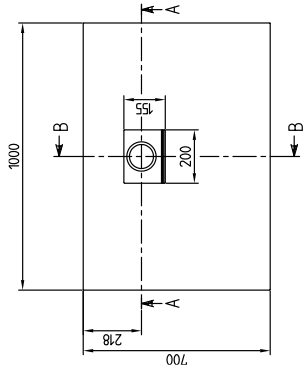

SQUARO INFINITY
UDQ1070SQI2IV