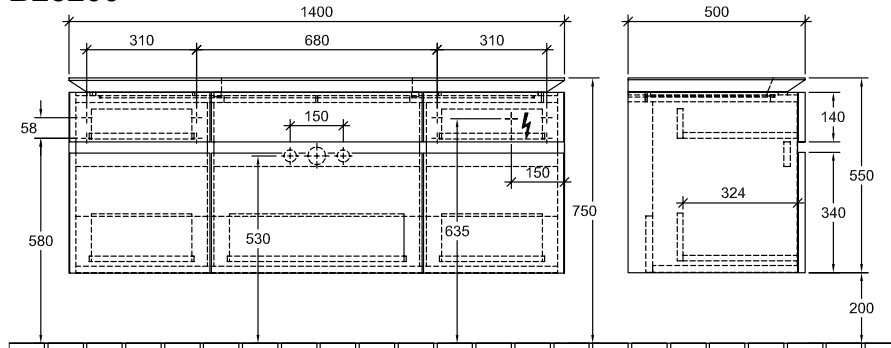

TECHNICAL DRAWINGS

B25200

⚡ 220 - 240 V loser Netzanschluss (laut VDE 0100 Teil 701)