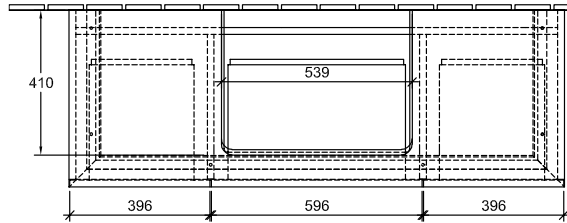

A1
7113	6J	550
4188	6G/6L	550
7113	6G/6H	550
7113	KG	550