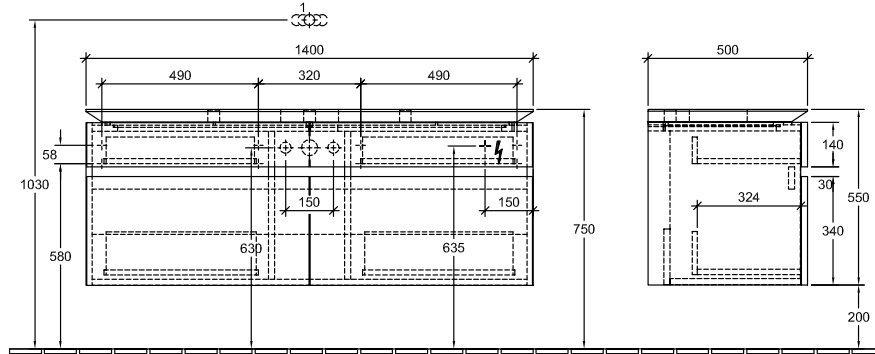

BATHROOM FURNITURE, VANITY UNIT FOR WASHBASIN, VANITY UNITS, BATHROOM FURNITURE WITH LIGHTING LEGATO

PRODUCT INFORMATION

1 . POSITION

Model	B152L0
Width	1400 mm
Height	550 mm
Depth	500 mm
Weight	79 kg
Description	Wood fastening set included washbasin on the middle LED lighting Equipped with: 2 x Accessories package 1, 4 pull-out compartments For combination with: washbasins Memento 5133 CF/CG/CH/CJ/CL, 5133 AF/AG/AH/AJ/AL, washbasins Memento 5133 8F/8G/8J/8L 1x LED / 31 W A-A++
Tap fitting / Tap hole remark	no 3-hole tap fitting possible, washbasins with 2 taps and overflow only available in combination with a push-open valve, tap holes punched out
Installation	wall-mounted
Material	Wood
Specification texts	Legato; Vanity unit; Wood; Size: 1400 x 550 x 500 mm; no 3-hole tap fitting possible, washbasins with 2 taps and overflow only available in combination with a push-open valve, tap holes punched out; wall-mounted; fastening set included; washbasin on the middle; LED lighting; Equipped with: 2 x Accessories package 1, 4 pull-out compartments; For combination with: washbasins Memento 5133 CF/CG/CH/CJ/CL, 5133 AF/AG/AH/AJ/AL, washbasins Memento 5133 8F/8G/8J/8L; 1x LED / 31 W; A-A++

COLOURS

TECHNICAL DRAWINGS

B152L0

⚡ 220 - 240 V loser Netzanschluss (laut VDE 0100 Teil 701)

	1	2	3
5133 8L / 8G		X	
5133 8J / 8F	X		
5133 AL / AH		X	
5133 AJ / AF	X		
5133 AG			X
5133 CL / CH		X	
5133 CJ / CF	X		
5133 CG			X