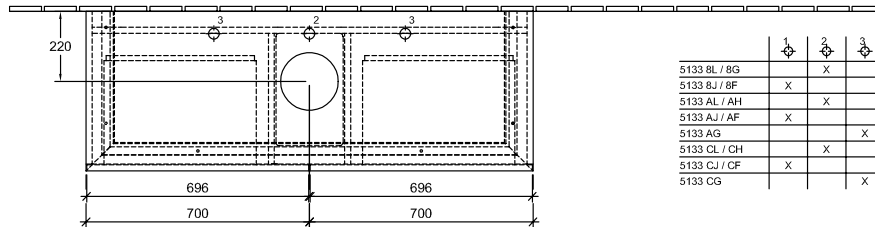

BATHROOM FURNITURE, VANITY UNIT FOR WASHBASIN, VANITY UNITS, BATHROOM FURNITURE WITH LIGHTING LEGATO

PRODUCT INFORMATION

1 . POSITION

Model	B152L0
Width	1400 mm
Height	550 mm
Depth	500 mm
Weight	79 kg
Description	Wood fastening set included washbasin on the middle LED lighting Equipped with: 2 x Accessories package 1, 4 pull-out compartments For combination with: washbasins Memento 5133 CF/CG/CH/CJ/CL, 5133 AF/AG/AH/AJ/AL, washbasins Memento 5133 8F/8G/8J/8L 1x LED / 31 W A-A++
Tap fitting / Tap hole remark	no 3-hole tap fitting possible, washbasins with 2 taps and overflow only available in combination with a push-open valve, tap holes punched out
Installation	wall-mounted
Material	Wood
Specification texts	Legato; Vanity unit; Wood; Size: 1400 x 550 x 500 mm; no 3-hole tap fitting possible, washbasins with 2 taps and overflow only available in combination with a push-open valve, tap holes punched out; wall-mounted; fastening set included; washbasin on the middle; LED lighting; Equipped with: 2 x Accessories package 1, 4 pull-out compartments; For combination with: washbasins Memento 5133 CF/CG/CH/CJ/CL, 5133 AF/AG/AH/AJ/AL, washbasins Memento 5133 8F/8G/8J/8L; 1x LED / 31 W; A-A++

COLOURS

TECHNICAL DRAWINGS

B152L0

⚡ 220 - 240 V loser Netzanschluss (laut VDE 0100 Teil 701)

	1	2	3
5133 8L / 8G		X	
5133 8J / 8F	X		
5133 AL / AH		X	
5133 AJ / AF	X		
5133 AG			X
5133 CL / CH		X	
5133 CJ / CF	X		
5133 CG			X