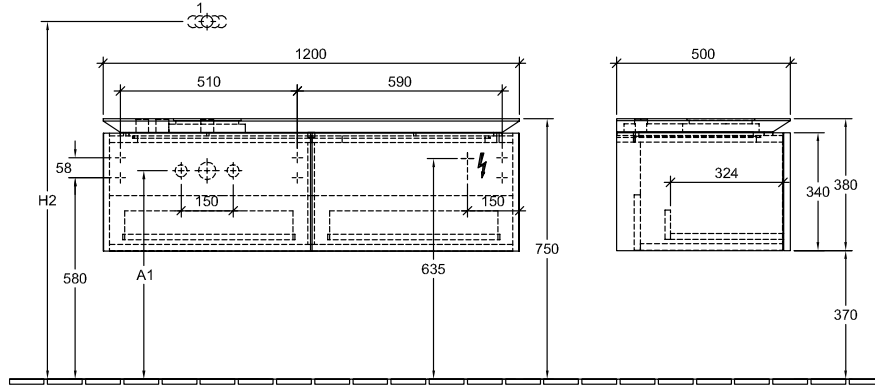

BATHROOM FURNITURE, VANITY UNIT FOR WASHBASIN, VANITY UNITS LEGATO

PRODUCT INFORMATION

1 . POSITION

Model	B11000
Width	1200 mm
Height	380 mm
Depth	500 mm
Weight	40 kg
Description	Wood fastening set included washbasin on left Equipped with: 2 x Accessories package 1, 2 pull-out compartments For combination with: surface mounted-washbasins Loop & Friends 5144 00/01, 5148 00/01, 5149 00/01/10/11, 5154 00/01, surface-mounted washbasins My Nature 4110 60/45, surface-mounted washbasins Artis 4179 43, 4178 41
Installation	wall-mounted
Material	Wood
Specification texts	Legato; Vanity unit; Wood; Size: 1200 x 380 x 500 mm; wall-mounted; fastening set included; washbasin on left; Equipped with: 2 x Accessories package 1, 2 pull-out compartments; For combination with: surface mounted-washbasins Loop & Friends 5144 00/01, 5148 00/01, 5149 00/01/10/11, 5154 00/01, surface-mounted washbasins My Nature 4110 60/45, surface-mounted washbasins Artis 4179 43, 4178 41

COLOURS

TECHNICAL DRAWINGS

B11000

⚡ 220 - 240 V loser Netzanschluss (laut VDE 0100 Teil 701)