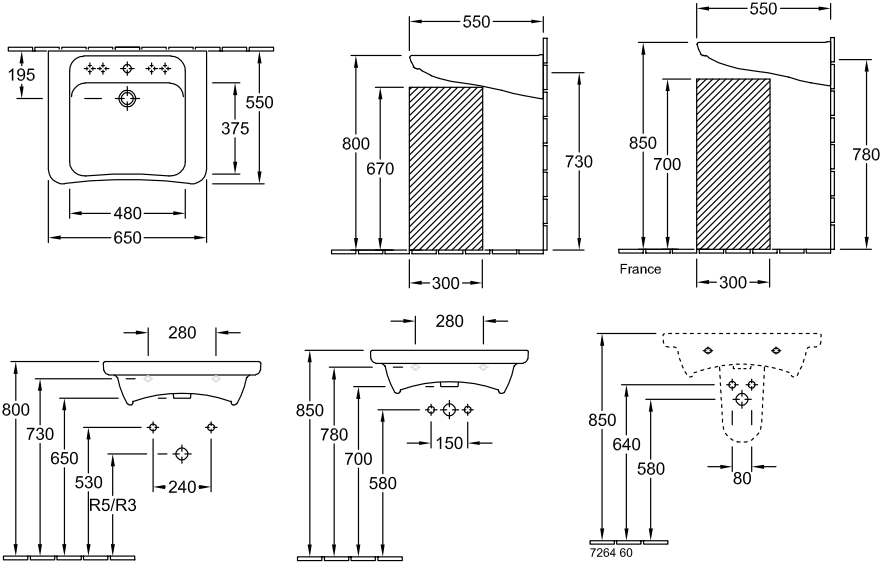

WASHBASINS ARCHITECTURA VITA

PRODUCT INFORMATION

1 . POSITION

Model	517868
Width	650 mm
Depth	550 mm
Weight	21 kg
Description	previously Omnia Architectura Sanitary porcelain Also available in CeramicPlus in accordance with DIN 18040
Tap fitting / Tap hole remark	central tap hole punched out
Overflow remark	without overflow, Please note: unclosable outlet valve must be used with models without overflow
Material	Sanitary porcelain
Specification texts	Architectura Vita; Washbasin Vita; previously Omnia Architectura; Sanitary porcelain; Size: 650 x 550 mm; Angular; central tap hole punched out; without overflow; Please note: unclosable outlet valve must be used with models without overflow; in accordance with DIN 18040

COLOURS

White Alpin	51786801	4047289287544
White Alpin CeramicPlus	517868R1	4047289287551
White Alpin AntiBac	517868T1	4051202355692
White Alpin AntiBac CeramicPlus	517868T2	4051202355708

TECHNICAL DRAWINGS

517868

R3 Installation in acc. with DIN 18040 with standard space saving siphon
 R5 Installation in acc. with DIN 18040 with standard concealed siphon

	R3	R5
5178/65/66/67/68	440	550