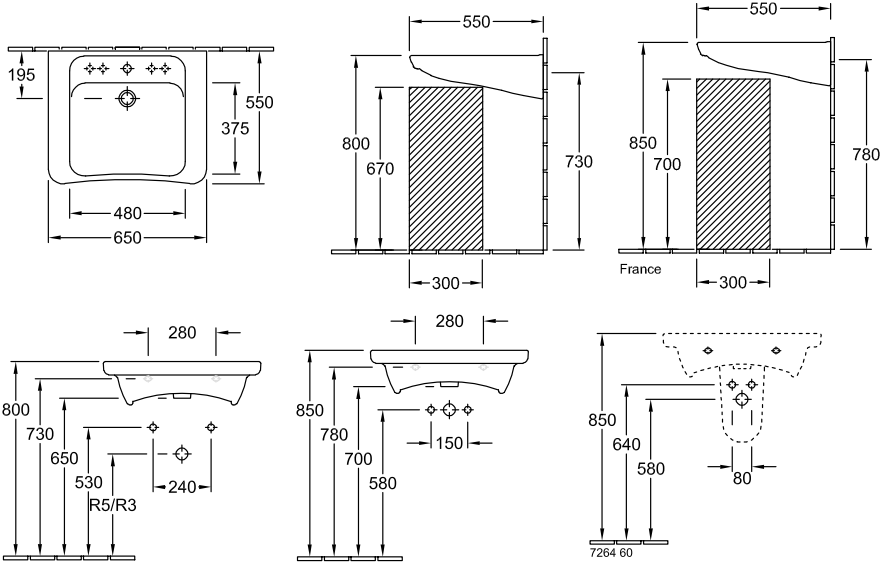

WASHBASINS ARCHITECTURA VITA

PRODUCT INFORMATION

1 . POSITION

Model	517868
Width	650 mm
Depth	550 mm
Weight	21 kg
description	previously Omnia Architectura Sanitary porcelain Also available in CeramicPlus fastening with 2 screws M10x120 mm in accordance with DIN 18040
Tap fitting / Tap hole remark	central tap hole punched out
Overflow remark	without overflow, Please note: unclosable outlet valve must be used with models without overflow
material	Sanitary porcelain
Specification texts	Architectura Vita; Washbasin Vita; previously Omnia Architectura; Sanitary porcelain; Size: 650 x 550 mm; Angular; central tap hole punched out; without overflow; Please note: unclosable outlet valve must be used with models without overflow; fastening with 2 screws M10x120 mm; in accordance with DIN 18040

COLOURS

White Alpin	51786801	4047289287544
White Alpin CeramicPlus	517868R1	4047289287551
White Alpin AntiBac	517868T1	4051202355692
White Alpin AntiBac CeramicPlus	517868T2	4051202355708

TECHNICAL DRAWINGS

517868

R3 Installation in acc. with DIN 18040 with standard space saving siphon
 R5 Installation in acc. with DIN 18040 with standard concealed siphon

	R3	R5
5178/65/66/67/68	440	550