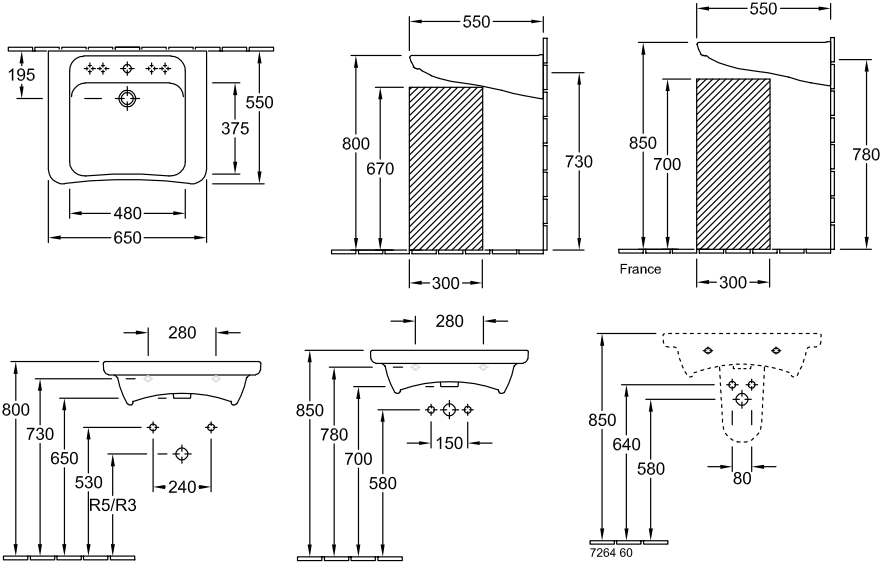

WASHBASINS ARCHITECTURA VITA

PRODUCT INFORMATION

1 . POSITION

Model	517867
Width	650 mm
Depth	550 mm
Weight	20,85 kg
Description	previously Omnia Architectura Sanitary porcelain Also available in CeramicPlus in accordance with DIN 18040
Tap fitting / Tap hole remark	central tap hole punched out
Overflow remark	with overflow
Material	Sanitary porcelain
Specification texts	Architectura Vita; Washbasin Vita; previously Omnia Architectura; Sanitary porcelain; Size: 650 x 550 mm; Angular; central tap hole punched out; with overflow; in accordance with DIN 18040

COLOURS

White Alpin	51786701	4047289288008
White Alpin CeramicPlus	517867R1	4047289288015
White Alpin AntiBac	517867T1	4051202355685
White Alpin AntiBac CeramicPlus	517867T2	4051202355678

TECHNICAL DRAWINGS

517867

R3 Installation in acc. with DIN 18040 with standard space saving siphon
 R5 Installation in acc. with DIN 18040 with standard concealed siphon

	R3	R5
5178/65/66/67/68	440	550