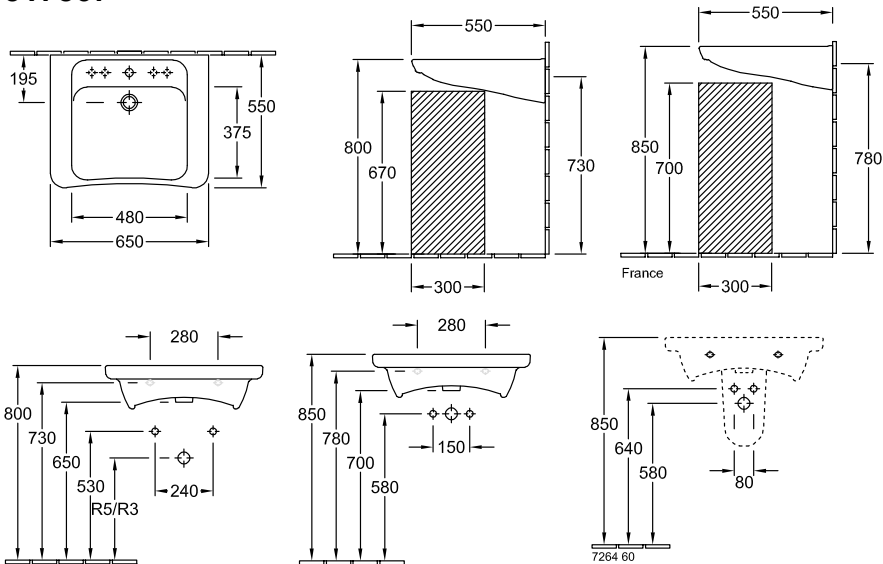

WASHBASINS ARCHITECTURA VITA

PRODUCT INFORMATION

1 . POSITION

Model	517867
Width	650 mm
Depth	550 mm
Weight	20,85 kg
description	previously Omnia Architectura Sanitary porcelain Also available in CeramicPlus fastening with 2 screws M10x120 mm in accordance with DIN 18040
Tap fitting / Tap hole remark	central tap hole punched out
Overflow remark	with overflow
material	Sanitary porcelain
Specification texts	Architectura Vita; Washbasin Vita; previously Omnia Architectura; Sanitary porcelain; Size: 650 x 550 mm; Angular; central tap hole punched out; with overflow; fastening with 2 screws M10x120 mm; in accordance with DIN 18040

COLOURS

White Alpin AntiBac	517867T1	4051202355685
White Alpin AntiBac CeramicPlus	517867T2	4051202355678
White Alpin	51786701	4047289288008
White Alpin CeramicPlus	517867R1	4047289288015

TECHNICAL DRAWINGS

517867

R3 Installation in acc. with DIN 18040 with standard space saving siphon
 R5 Installation in acc. with DIN 18040 with standard concealed siphon

	R3	R5
5178/65/66/67/68	440	550