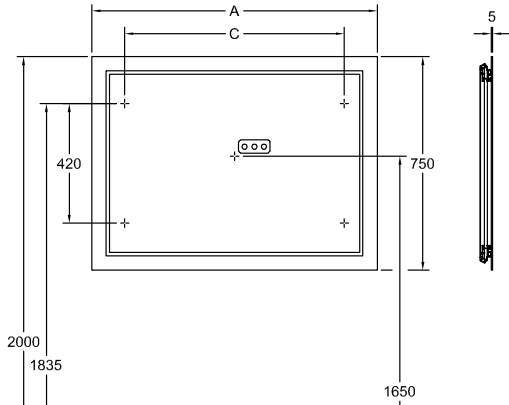

BATHROOM FURNITURE, MIRROR, MIRRORS / MIRROR CABINETS, MIRRORS, MIRRORS WITH LIGHTING FINION

PRODUCT INFORMATION

1 . POSITION

Model	G60010
Width	1000 mm
Height	750 mm
Depth	45 mm
Weight	13 kg
Description	fastening set included LED lighting Equipped with: with wall lighting 1x LED / 23,9 W, 1x LED / 47,7 W A-A++ 2700 K (neutral white) bis 6480 K (daylight white) Equipped with: with wall lighting
Specification texts	Finion; Mirror; Size: 1000 x 750 x 45 mm; Rectangle; fastening set included; LED lighting; Equipped with: with wall lighting; 1x LED / 23,9 W, 1x LED / 47,7 W; A-A++; 2700 K (neutral white) bis 6480 K (daylight white); Equipped with: with wall lighting

COLOURS

G6001000 4051202654184

TECHNICAL DRAWINGS

G60010

	A	C
F600 60 00	600	370
G600 60 00	600	370
G610 60 00	600	370
F600 80 00	800	570
G600 80 00	800	570
G610 80 00	800	570
F600 10 00	1000	770
G600 10 00	1000	770
G610 10 00	1000	770
F600 12 00	1200	970
G600 12 00	1200	970
G610 12 00	1200	970
F600 16 00	1600	1370
G600 16 00	1600	1370
G610 16 00	1600	1370