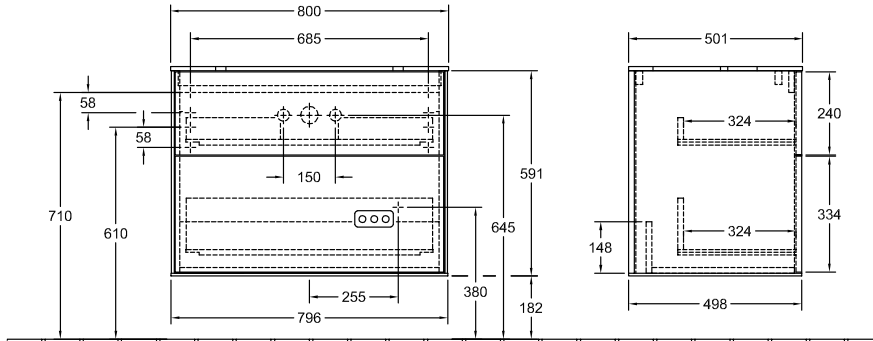

TECHNICAL DRAWINGS

G34

220 - 240 V loser Netzanschluss (laut VDE 0100 Teil 701)

ACHTUNG: Die Installation und die Anschlüsse müssen nach den gültigen Installationsvorschriften des jeweiligen Landes von einem konzessionierten Fachmann ausgeführt werden