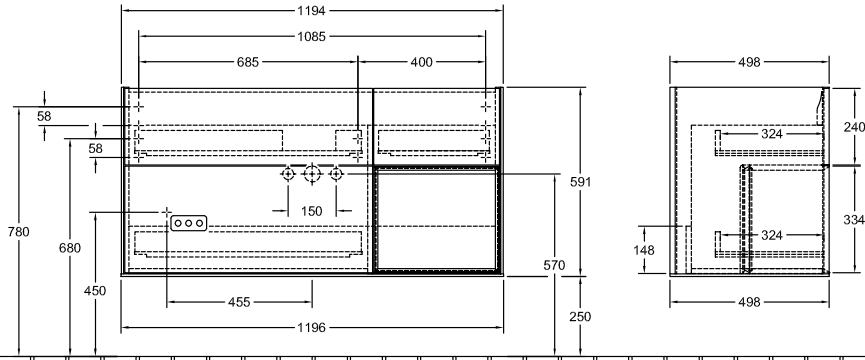

TECHNICAL DRAWINGS

G07