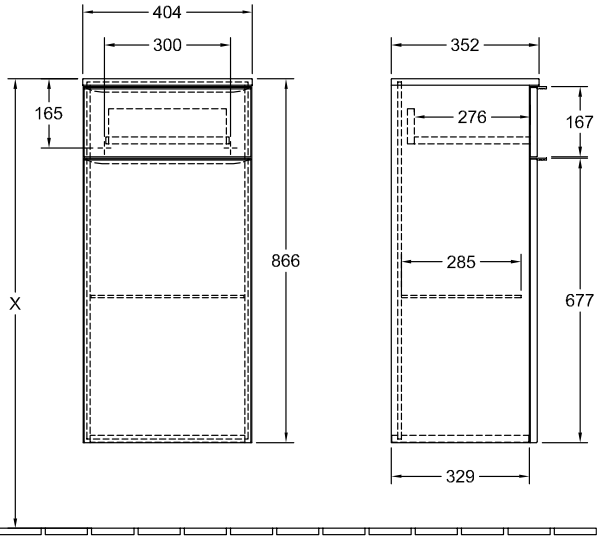

BATHROOM FURNITURE, CABINET, SIDE CABINETS VENTICELLO

PRODUCT INFORMATION

1 . POSITION

Model	A95013
Width	404 mm
Height	866 mm
Depth	372 mm
Weight	21,5 kg
Description	Wood fastening set included hinges on right Handles: handle Grey Equipped with: 1 door, 1 drawer with non-slip mat, 1 glass shelf Equipped with: 1 door, 1 glass shelf, 1 drawer with non-slip mat
Installation	wall-mounted
Material	Wood
Specification texts	Venticello; Side cabinet; Wood; Size: 404 x 866 x 372 mm; Angular; wall-mounted; fastening set included; hinges on right; Equipped with: 1 door, 1 drawer with non-slip mat, 1 glass shelf; Handles: handle Grey; Equipped with: 1 door, 1 glass shelf, 1 drawer with non-slip mat

TECHNICAL DRAWINGS

A95013

X = Variabel