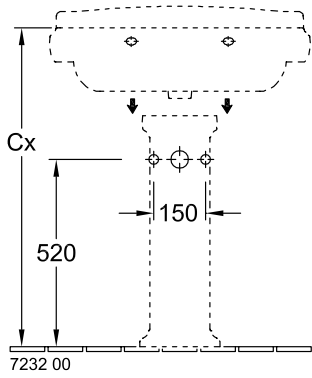

TECHNICAL DRAWINGS

7101A1

7232 00