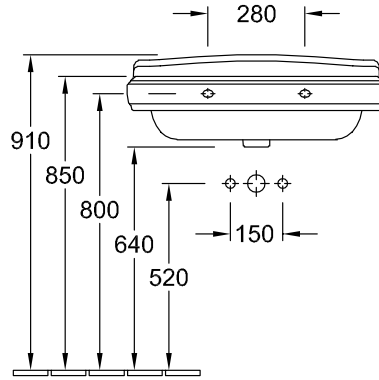

TECHNICAL DRAWINGS

7101A1

7232 00