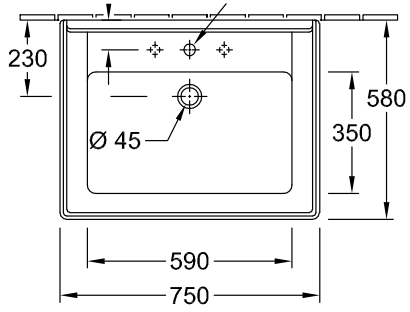

TECHNICAL DRAWINGS

7101A1

7232 00